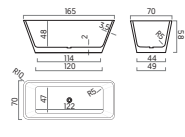

EQUIPAMIENTO / EQUIPMENT / EQUIPEMENT
Normal / Basic / Normal
2.522 €