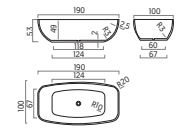

EQUIPAMIENTO / EQUIPMENT / EQUIPEMENT
Normal / Basic / Normal
2.684 €