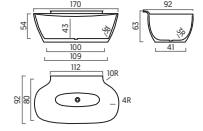

EQUIPAMIENTO / EQUIPMENT / EQUIPEMENT
Normal / Basic / Normal
2.670 €