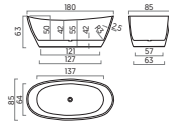

EQUIPAMIENTO / EQUIPMENT / EQUIPEMENT
Normal / Basic / Normal
2.555 €