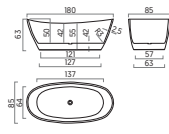

EQUIPAMIENTO / EQUIPMENT / EQUIPEMENT
Normal / Basic / Normal
PVP 180 x 85
2.555 €