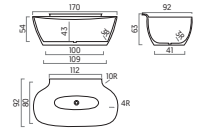

EQUIPAMIENTO / EQUIPMENT / EQUIPEMENT
Normal / Basic / Normal
PVP 170 x 92
2.670 €