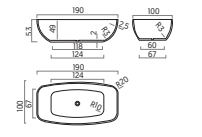

EQUIPAMIENTO / EQUIPMENT / EQUIPEMENT
Normal / Basic / Normal
PVP 190 x 100
2.684 €