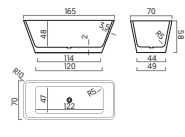

EQUIPAMIENTO / EQUIPMENT / EQUIPEMENT
Normal / Basic / Normal
PVP 165 x 70
2.522 €